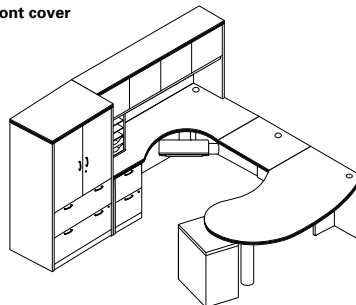

Conference room in natural maple/black with nickel crescent pulls

- LA4896K Racetrack table top
- BMA01 Reversible metal arc base
- 11563 Lateral file, 2-drawer (2)
- 115292 Bookcase hutch (2)
- 115291 Storage cabinet w/doors (2)
- 115990 Presentation cabinet
- 2092BI72 Pillow-Soft™ mid-back chair (6)

Note: For full extension of presentation cabinet doors, use three 115291 storage cabinets.

Shown on front cover