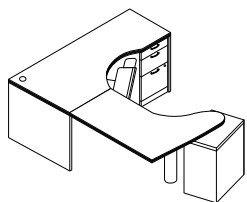

Bottom left:

- 115262L Reef extension peninsula, left
- 115815R Extended corner unit, right
- 115092 Modular pedestal, pencil/media/file
- 115104 Mobile pedestal, file/file
- 840000 Keyboard platform
- 6213MW56C Resolution low-back chair