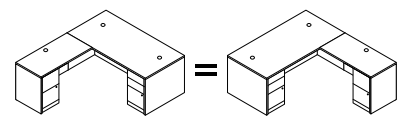

Modular configuration in henna cherry/black with nickel sweep pulls

- 11597 Desk shell, bow top
- 115686 Return shell (2)
- 11504 Modular pedestal, file/file (2)
- 10524 Access strip
- 11505 Modular pedestal, multi file
- 115811 Corner unit
- 115321 Stack-on storage
- 105851 Back enclosure for stack-on storage
- 11534 Stack-on storage
- 105856 Back enclosure for stack-on storage
- 90056VV60 Tackboard for back enclosure
- LVPM1 Vertical paper manager
- 115520 End cap bookshelf
- 115523 End cap bookshelf
- 840000 Keyboard platform
- 5016JMW16 Park Avenue Collection mid-back chair
- 5003JMW16 Park Avenue Collection guest chair

Multiple storage solutions to fit your needs

Storage Placement Flexibility

Same models can be reconfigured

Same models can be reconfigured

Components

MODULAR COMPONENTS

Available in multiple widths and depths