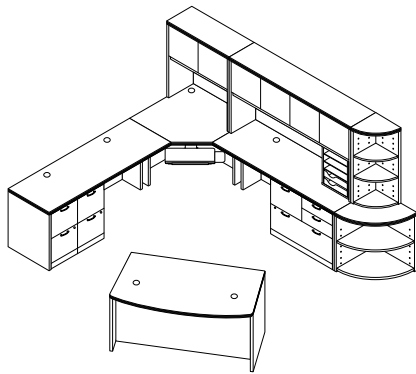

Modular Shells and Storage Components

Customize, personalize, reconfigure.
That's what Valido lets you do.
And better yet, you can do it in style.
Non-handed shells and modular
storage components let you arrange
and rearrange your office according to
available floor space and work flow.

Modular configuration in henna cherry/black with nickel sweep pulls

- 11597 Desk shell, bow top
- 115686 Return shell (2)
- 11504 Modular pedestal, file/file (2)
- 10524 Access strip
- 11505 Modular pedestal, multi file
- 115811 Corner unit
- 115321 Stack-on storage
- 105851 Back enclosure for stack-on storage
- 11534 Stack-on storage
- 105856 Back enclosure for stack-on storage
- 90056VV60 Tackboard for back enclosure
- LVPM1 Vertical paper manager
- 115520 End cap bookshelf
- 115523 End cap bookshelf
- 840000 Keyboard platform
- 5016JMW16 Park Avenue Collection mid-back chair
- 5003JMW16 Park Avenue Collection guest chair