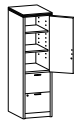

"L" Station with storage in mahogany with black crescent pull

- 11584L Single pedestal desk, left
- 11515R Return, right
- 115327 Stack-on storage
- 105857 Back enclosure for stack-on storage
- 90057WV40 Tackboard for back enclosure
- LVPM1 Vertical paper manager
- 115520 End cap bookshelf
- 115523 End cap bookshelf
- 115291 Storage cabinet w/doors
- 11563 Lateral file, 2-drawer
- 840000 Keyboard platform
- 3301BW42 Allure™ high-back chair

Extended
corner units

Stack-on
storage

Wall-mounted
storage cabinets

Corner units

Curved corner unit

Curved returns

Mobile pedestals

Lateral files

Storage cabinet
w/doors

Bookcase hutch

Bookcases

End cap bookshelves

Storage/
file cabinets

Storage cabinet
lateral file

Personal wardrobe/
storage cabinets

Personal wardrobe/
storage cabinet

Personal storage
towers

Reception station

Presentation cabinet

Projection screen
for presentation
cabinet

Vertical paper
manager

Desk mount
tool bar kit

CONFERENCE TABLES

Available with a variety of base options