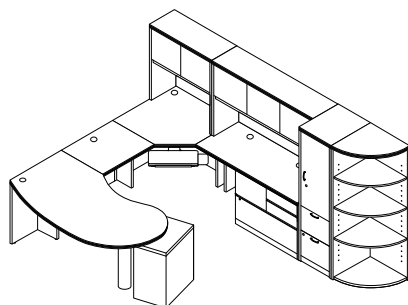

Teaming Areas

Maximize productivity and efficiency with multiple configurations that can be assembled to fit every office's space and budget. Keep workspaces clutter-free with cord management grommets that route and hide wires and cables, and comprehensive storage solutions that accommodate both letter- and legal-size documents or folders. Stay secure with locking desks, credenzas, returns and storage options.

Shown in natural maple with black crescent pulls

115298L Storage/file cabinet

115295R Personal wardrobe/storage cabinet

Multiple configurations in natural maple/charcoal with nickel sweep pulls

Top left:

- 115204L Boomerang peninsula w/end panel, left
- 115598 Bridge
- 115811 Corner unit
- 115684 Return shell
- 115321 Stack-on storage
- 105851 Back enclosure for stack-on storage
- 115324 Stack-on storage
- 105854 Back enclosure for stack-on storage