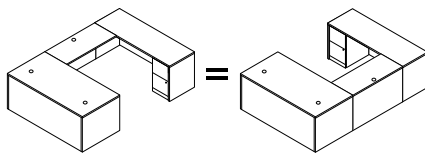

Modular configuration in henna cherry/black with nickel sweep pulls

- 11597 Desk shell, bow top
- 115686 Return shell (2)
- 11504 Modular pedestal, file/file (2)
- 10524 Access strip
- 11505 Modular pedestal, multi file
- 115811 Corner unit
- 115321 Stack-on storage
- 105851 Back enclosure for stack-on storage
- 11534 Stack-on storage
- 105856 Back enclosure for stack-on storage
- 90056VV60 Tackboard for back enclosure
- LVPM1 Vertical paper manager
- 115520 End cap bookshelf
- 115523 End cap bookshelf
- 840000 Keyboard platform
- 5016JMW16 Park Avenue Collection mid-back chair
- 5003JMW16 Park Avenue Collection guest chair

Multiple storage solutions to fit your needs

Storage Placement Flexibility

Same models can be reconfigured

Same models can be reconfigured

Components

MODULAR COMPONENTS

Available in multiple widths and depths