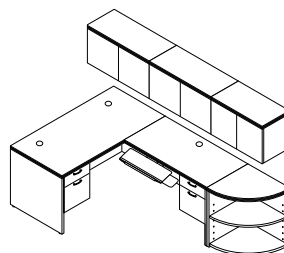

Right:

- 11584L Single pedestal desk, left
- 11515R Return, right
- 115520 End cap bookshelf
- 115380 Wall-mounted storage cabinet
- 115381 Wall-mounted storage cabinet (2)
- 840000 Keyboard platform
- 6213MW56C Resolution low-back chair