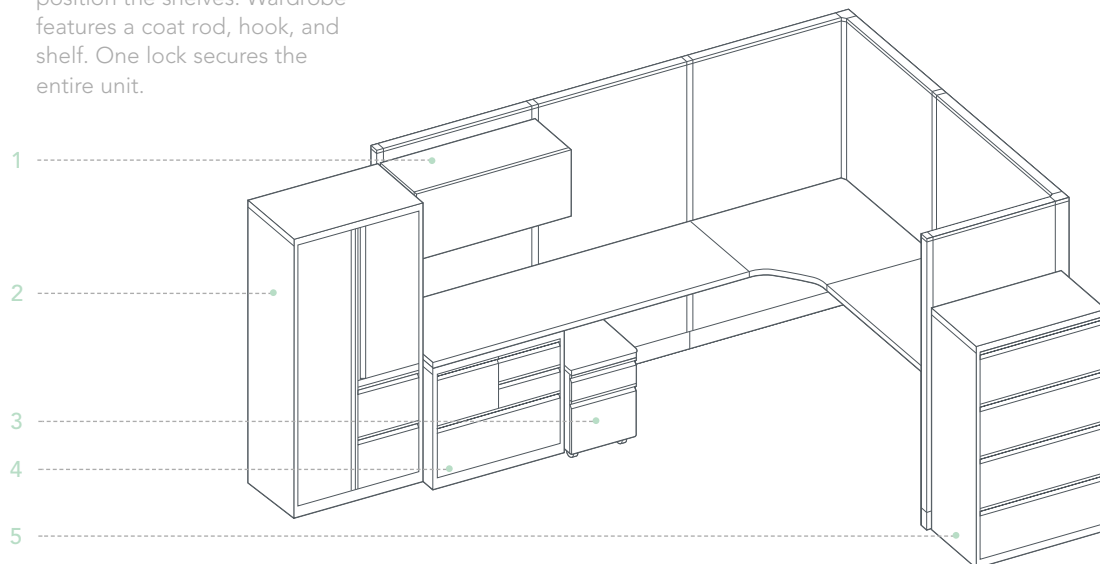

Opposite:

Panel fabric: Rain Pine Nut
Laminate (edge): Whitestone (Muslin)
Paint: Muslin Pull: Beveled Seating upholstery: Aquarius Rhino Frame finish: Black

1. Optimum overhead.

Out-of-the-way, adjacent storage for binders, books, and overflow. Dressed for success with fabric-covered doors or designed to complement with painted doors.

2. The power of tower.

Discrete storage with ultimate flexibility. You choose wardrobe on the right or left, two or three drawers, and where to position the shelves. Wardrobe features a coat rod, hook, and shelf. One lock secures the entire unit.

3. A ped with tread.

Move it, stow it, or sit on it. Storage you can take anywhere or park at home. Optional seat cushion top makes it more functional than ever before.

4. Always personal.

Doing double duty: lockable, reconfigurable storage that supports your workspace and workstyle.

5. Lateral collateral.

Options for every need and every type of space. Choose the right height and width, and whether to go lateral in the workstation or out. 4- and 5-high models can be specified with an optional pull-out posting shelf.