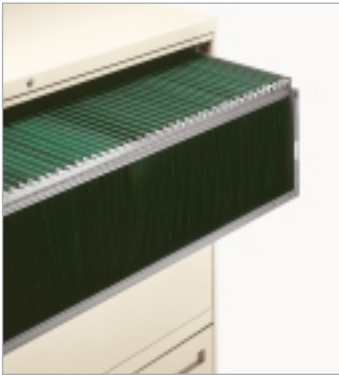

Our personal file, featuring small accessory drawers and large hanging file drawers, gives everyone the means to create order.