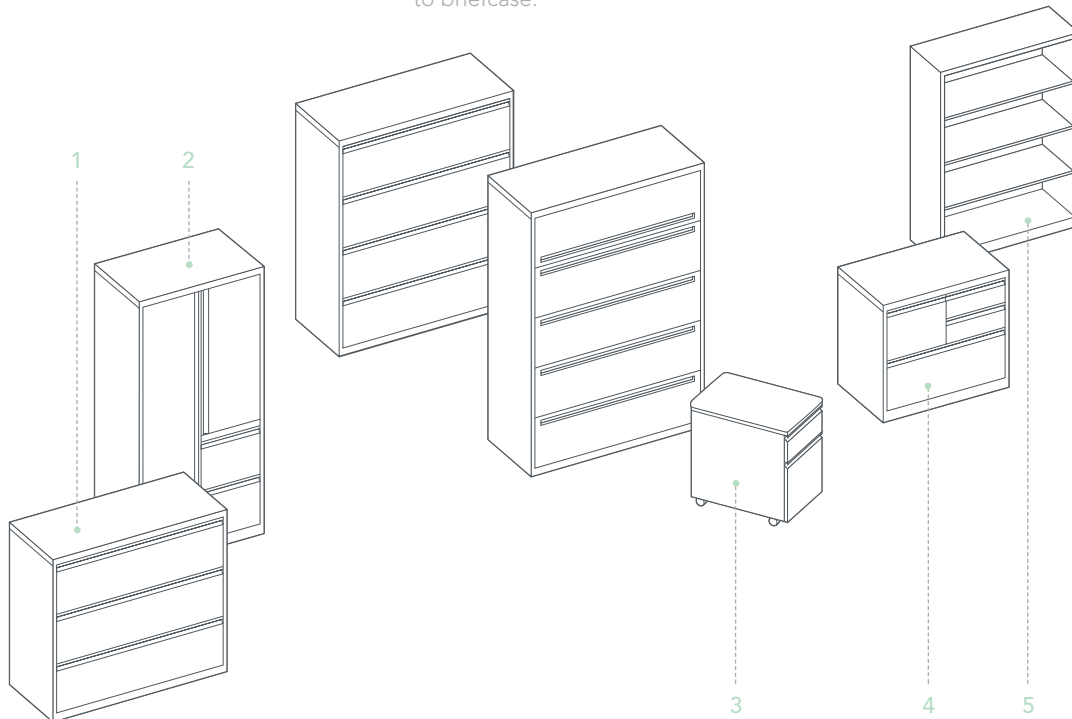

1. Lateral file.

Perfect for shared storage or as a hanging file organizer in the workstation.

2. Personal tower.

Three storage options in one: wardrobe, personal storage, and hanging files in a single, space-efficient cabinet.

3. Pedestal.

Multiple options, many uses. Worksurface support, freestanding, mobile, or suspended. Choose from four drawer configurations.

4. Personal file.

Three drawer sizes store everything from pencils to briefcase.

5. Bookcase.

Access open, shared storage in a visually compatible form.

Meet your solution.

You'll know it's the right one because you just can't live without it. Every office needs storage with great quality and optimum functionality. A complete line that's easy to specify, easy to integrate, and cost-efficient. Say hello to the Essentials Collection.

2. The power of tower.

Discrete storage with ultimate flexibility. You choose wardrobe on the right or left, two or three drawers, and where to position the shelves. Wardrobe features a coat rod, hook, and shelf. One lock secures the entire unit.