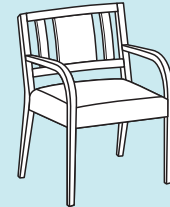

Makes the perfect impression.

In business, image is critical. And the Cambia™ chair from The HON Company makes the right first impression without breaking your budget. Choose from various back and arm options—not to mention a wide selection of beautiful fabrics and finishes—for a crisp, contemporary look that welcomes visitors in your own special way.

Customizable

- Three back and four arm variations allow you to shape Cambia to best fit the look of your business.

Compatible

- In a private office facing a desk or grouped together to help create a public reception area, Cambia always looks and feels inviting no matter how or where it's placed. It also complements a wide variety of HON furniture designs.

Comfortable

- Cambia offers a larger seating surface than most guest chairs to maximize comfort.

Stylish

- Right for today and tomorrow, Cambia features a multitude of attractive fabrics and finishes to choose from. Plus, two exposed wood back options add a more contemporary look without sacrificing comfort.

For additional information and images, see the HON catalog or Public Space & Guest brochure, drop by your local HON dealer or visit HON.com today.

Photos on front:

A. Model 2152, CC49 Cosmic Bark, Shaker Cherry   **B.** Model 2155, CU26 Centurion Caramel, Columbia Walnut   **C.** Model 2158, CC29 Cosmic Caramel, Henna Cherry   **D.** Model 2153, CC10 Cosmic Carbon, Mahogany

HON®
Smart now. Smarter later.

The HON Company
200 Oak Street
Muscatine, IA 52761

800-833-3964
www.hon.com

Models, upholstery and finishes are subject to change without notice. Form No. H3574 (10/08) ©2008 The HON Company. HON Smart now. Smarter later. is a registered trademark and Cambia is a trademark.

Product Overview

Guest
2158

Previous models also available.