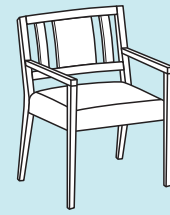

Product Overview

Guest
2152