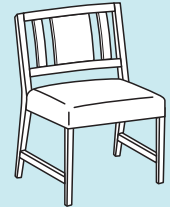

Guest
2158

Guest
2153