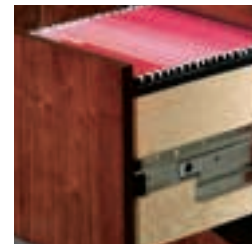

Drawer suspension