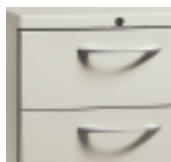

Combine 38000 Series products with Flagship® storage components and HON seating for a private office that looks as good as it performs. Desk Shell 38935, Single Pedestal Credenza 38855L, Bridge 38210 and Stack-on Unit with Flipper Doors 38244N. Charcoal finish with "K" pulls. Worksurfaces in Gray Tigris laminate. 800 Series Lateral File 895LS in Charcoal finish. Alaris® Seating 4242 and Alaris Guest Seating 4245.

Pull Styles. Flagship pedestals used in 38000 Series modular desks, returns and credenzas are available in the same four pull styles used throughout other product lines from The HON Company. So it's easy to add matching furniture, now and in the future. 38000 ¾-height pedestal models are standard with the "K" style pull only.

"A" Arch