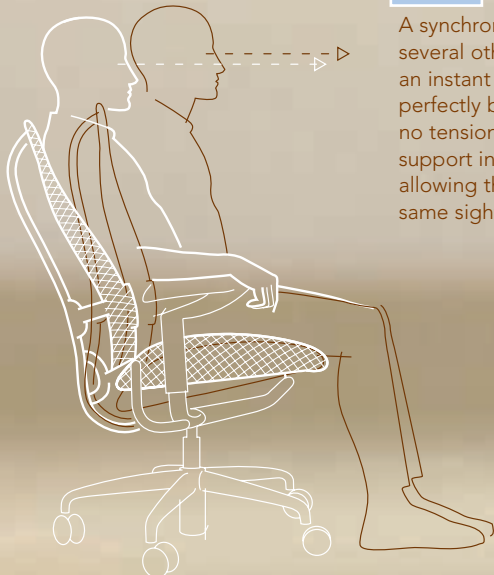

### VenTech

The back material is a specially designed weave that regulates temperature. Framed by a pliable carrier, it provides contoured, ergonomic back support.

### Plexus

A sliding component increases fabric tension and firmness for lumbar support. The wide adjustment range accommodates multiple body types.

### Tria

Foam, Technogel®, and Tria compliant upholstery create a breathable seat that distributes pressure evenly and minimizes shear stress. Air is allowed to circulate, which regulates temperature.

### Avatar

A synchronizing link, along with several other components, creates an instant center of motion. The perfectly balanced recline needs no tension adjustment and can support infinite tilt angles, while allowing the user to keep the same sight line.