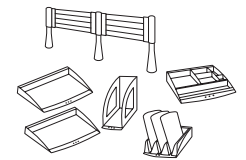

Tackboards
for use with stack-on
back enclosures
18" h
90034 for 68 5/8" w
model 10734 stack-on
w/10738 enclosure
90033 for 62 5/8" w
model 10733 stack-on
w/10737 enclosure
90032 for 56 5/8" w
model 10732 stack-on
w/10736 enclosure
90031 for 44 5/8" w
model 107313 stack-on
w/107353 enclosure
90035 for 74 5/8" w
model 107318 stack-on
w/107358 enclosure

Task lights
48 3/8" w x 67 1/8" d
for model 10734,
10733, 10732
or 107318
H870960
H870960E
w/electronic ballast
36 3/8" w x 67 1/8" d
for model 107313
H870942
H870942E
w/electronic ballast

Corner unit
(can be used freestanding)
29 1/2" h
24" x 36" x 36" x 24"
107811
use with 24" d x 29 1/2" h
returns or bridge only

**Freestanding
corner unit**
29 1/2" h
24" x 42" x 42" x 24"
10779
use with 24" d x 29 1/2" h
returns or bridge only

**Full height
mobile pedestals**
15 3/4" w x 22 3/4" d x 28" h
107102 box/box/file
107104 file/file

Lateral files
36" w x 20" d x 29 5/8" h
10762 2-drawer
36 7/8" w x 20" d x 59 1/8" h
107699 4-drawer

Storage cabinet
36" w x 20" d x 29 1/2" h
107291
1 adjustable shelf

Bookcases
36" w x 13 1/8" d
10752 2-shelf, 29 5/8" h
10753 3-shelf, 43 3/8" h
10754 4-shelf, 57 1/8" h
10755 5-shelf, 71" h

Stack-on organizer
68 5/8" w x 14 5/8" d x 22" h
10795
for 72" w credenza

Stack-on PC organizers
20 3/4" clearance for PCs
14 5/8" d x 22" h
107945 68 5/8" w
107946 62 5/8" w
107947 56 5/8" w

**Desk mount
tool bar kit**
DTBK54
use on 10700, 10600
and 10500 series
72" w and 60" w desks
and credenzas

Multi-file
10761
36" w x 20" d x 29 5/8" h