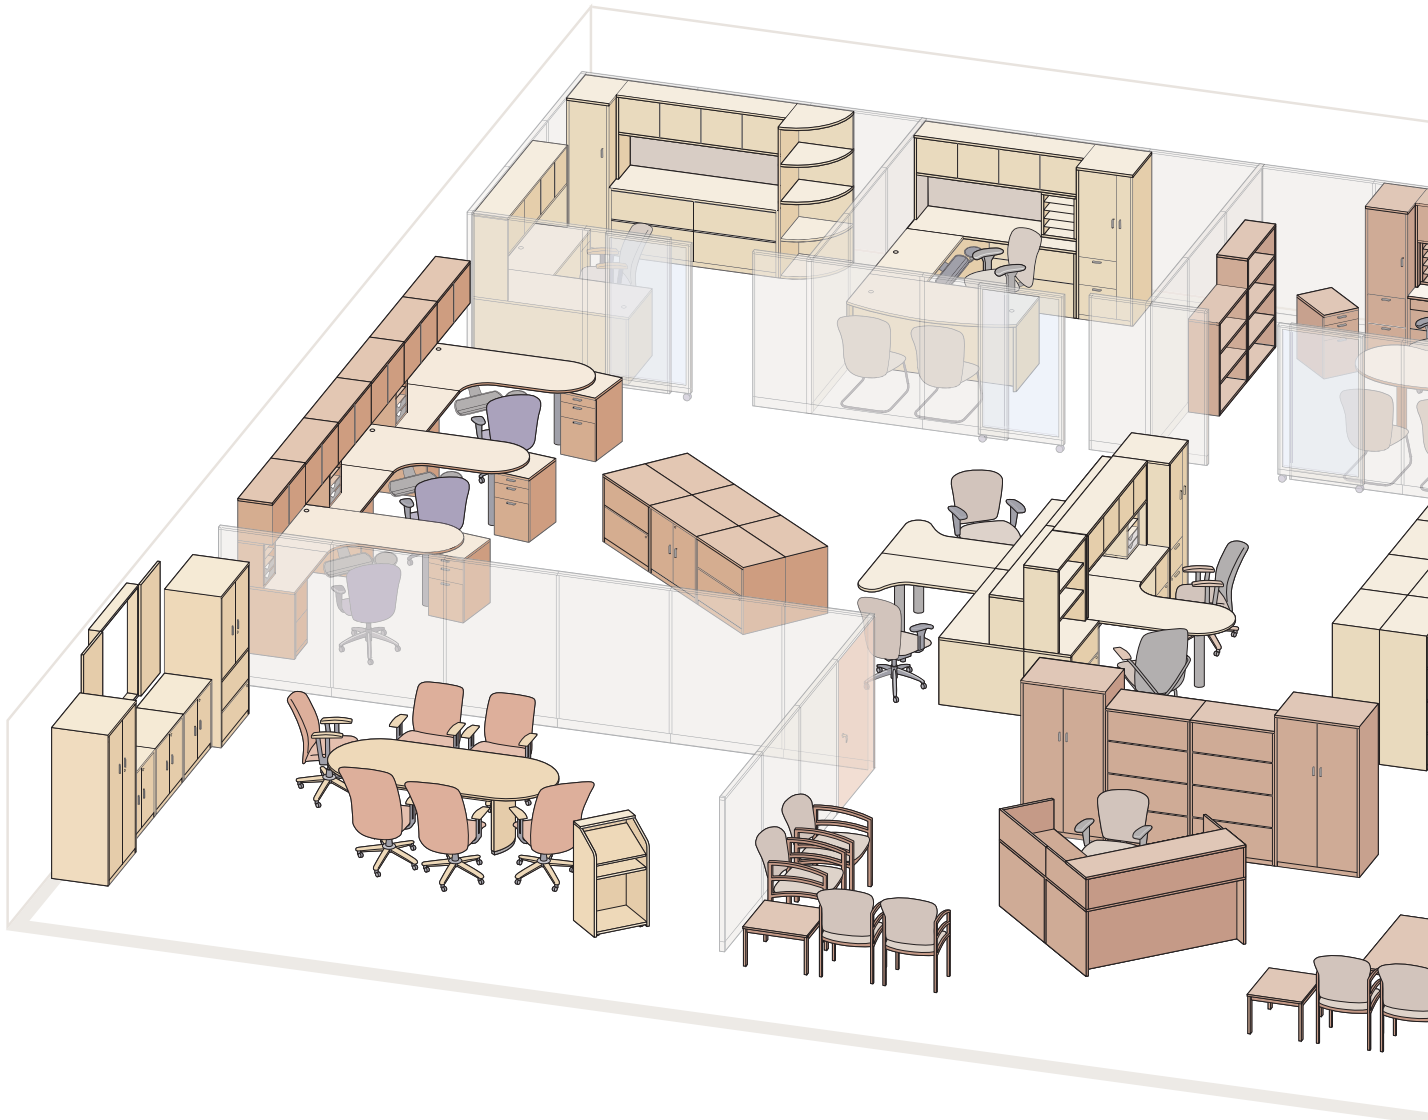

10500 Series

l a m i n a t e d e s k i n g

The Real Deal

Contemporary, square-edged design

Offices. Offices everywhere. Each with its own specific needs. The challenging demands of the work world require furnishings that are practical and professional – that give your workplace a polished look with real-world functionality and durability. This laminate desking line does just that!

The HON Company's 10500 Series provides a vocabulary you can translate into your own "working language." Private or collaborative. Individual or teaming. Choose from a host of storage solutions. Add matching conference tables. Enclose your area with panels.

Best of all, 10500 Series desking is arguably better built than anything else in its price class.

**"U" Station with bow top desk in
aspen sand/bourbon cherry**

- 10588L Single pedestal desk, bow top, left
- 10570 Bridge
- 10541 Credenza shell
- 10505 Modular pedestal, multi file
- 10534 Stack-on storage
- 105856 Back enclosure for stack-on storage
- 90056KY10 Tackboard for back enclosure
- 105301R Personal storage tower, right
- LVPM1 Vertical paper manager
- HKB900 Maestro keyboard platform
- 2984HMW16 High-back chair
- 2983HMW16 Guest chair

Individual Workspaces

The individual workspace needs to accommodate the idiosyncrasies of the professional who inhabits it. It should provide privacy for focused work, plus collaborative space for meetings. The versatility of the 10500 Series allows for both.