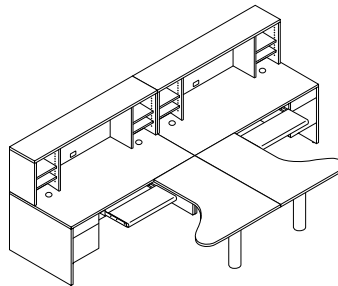

Dual workstations with reef extension peninsulas in natural maple/black

- 10586L Single pedestal desk, left
- 10585R Single pedestal desk, right
- 105388 Stack-on PC organizer (2)
- 105261R Reef extension peninsula, right
- 105262L Reef extension peninsula, left
- E4022 Extended keyboard platform (2)
- 4701BI42 Mobius high-back chair (2)