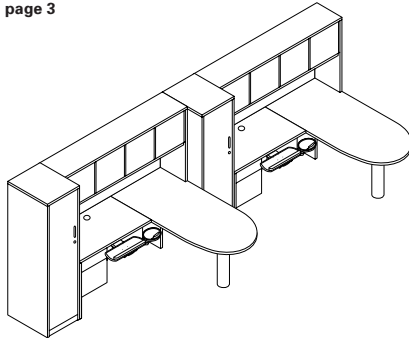

Shown on page 3

Teaming workstations in natural maple/black

- 10522 Peninsula w/end panel (2)
- 10512L Return, left (2)
- 10534 Stack-on storage (2)
- 105856 Back enclosure for stack-on storage (2)
- 90056AV52 Tackboard for back enclosure (2)
- 105296L Personal wardrobe/storage cabinet (2), left
- 850500 Samba keyboard platform (2)
- 7707FM19T Task chair (2)
- 7706FM19T Guest chair

HON®
Office Furniture

www.hon.com

© 2004 The HON Company.
HON, Instinct, Invitation, Mobius, Resolution, Samba and Unanimous are registered trademarks and Alaris, Nuance and Pillow-Soft are trademarks.

Printed in USA
Form No. H2800 (9/04)