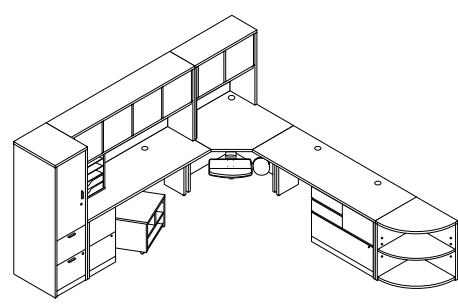

Modular Shells and Storage Components

Like to rearrange? Planning to relocate? A high-performance workplace can pick up and move – from floor to floor or across town. 10500 Series modular components are movers, too. This is a sub-group of desking “shells” that maximize office layout flexibility. Inside the shells you can specify from a variety of modular storage solutions – files, printer stands, computer housings or cabinets – that can be reconfigured in minutes. So today’s “ideal layout” can quickly and easily be reconfigured to meet tomorrow’s vision.

Modular “L” station with corner unit in medium oak

105298L Storage/file cabinet, left	105811 Corner unit
105686 Return shell	105321 Stack-on storage
10504 Modular pedestal, file/file	105851 Back enclosure for stack-on storage
105679 Mobile printer/fax cart	105684 Return shell
10534 Stack-on storage	10505 Modular pedestal, multi file
105856 Back enclosure for stack-on storage	105520 End cap bookshelf
90056KY70 Tackboard for back enclosure	HKB700 Bravo keyboard platform
LVPM1 Vertical paper manager	2191NBW16 Pillow-Soft high-back chair