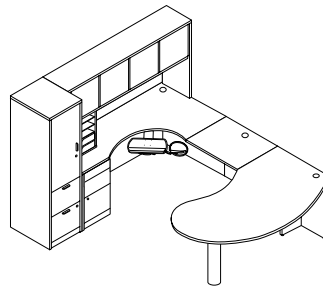

"U" Station with boomerang peninsula in lodestone/mahogany