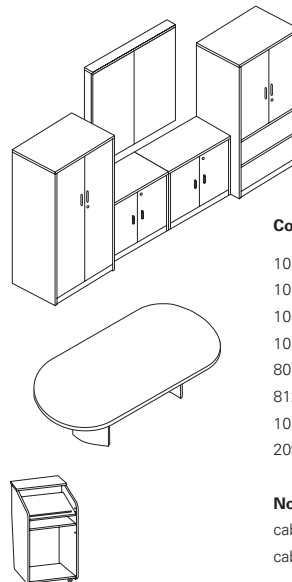

Conference room in medium oak

- 10530 Personal wardrobe/storage cabinet
- 105291 Storage cabinet w/doors (2)
- 105293 Storage cabinet/lateral file
- 105990 Presentation cabinet
- 80796G Racetrack conference table
- 81224 Curved base for conference table
- 105991 Podium
- 2092SS65 Pillow-Soft mid-back chair (6)

Note: For full extension of presentation cabinet doors, use three 105291 storage cabinets.