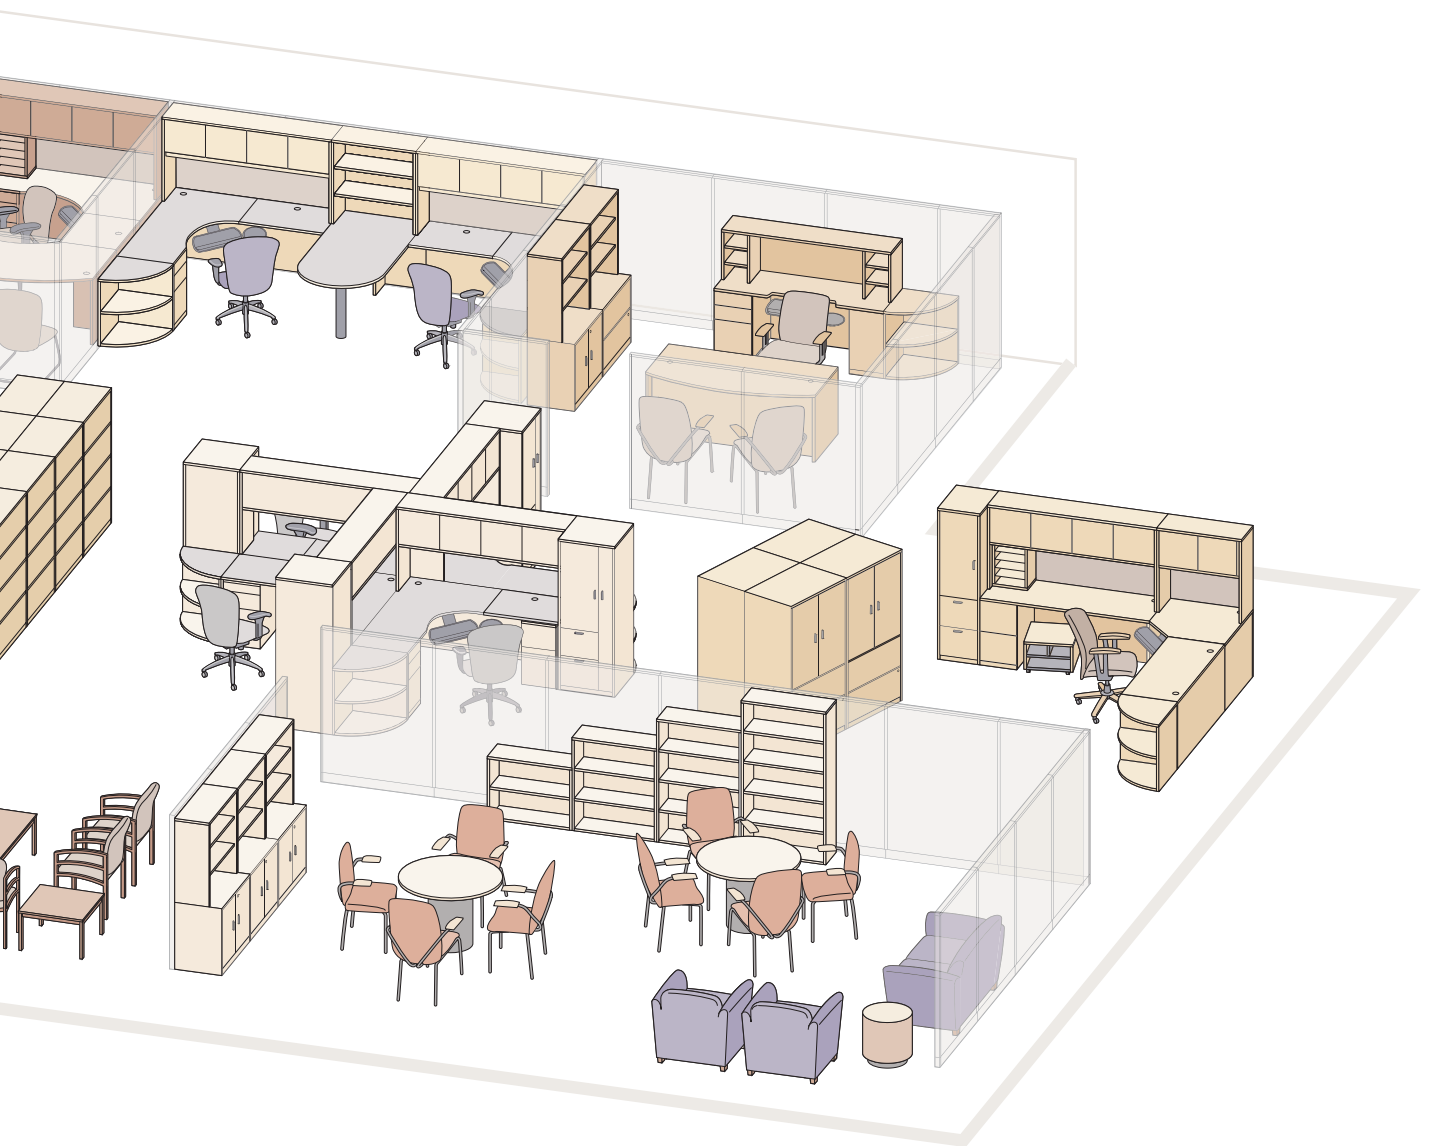

10500 Series

l a m i n a t e d e s k i n g

The Real Deal

Contemporary, square-edged design

Offices. Offices everywhere. Each with its own specific needs. The challenging demands of the work world require furnishings that are practical and professional – that give your workplace a polished look with real-world functionality and durability. This laminate desking line does just that!

The HON Company's 10500 Series provides a vocabulary you can translate into your own "working language." Private or collaborative. Individual or teaming. Choose from a host of storage solutions. Add matching conference tables. Enclose your area with panels.

Best of all, 10500 Series desking is arguably better built than anything else in its price class.

**"U" Station with bow top desk in
aspen sand/bourbon cherry**

- 10588L Single pedestal desk, bow top, left
- 10570 Bridge
- 10541 Credenza shell
- 10505 Modular pedestal, multi file
- 10534 Stack-on storage
- 105856 Back enclosure for stack-on storage
- 90056KY10 Tackboard for back enclosure
- 105301R Personal storage tower, right
- LVPM1 Vertical paper manager
- HKB900 Maestro keyboard platform
- 2984HMW16 High-back chair
- 2983HMW16 Guest chair